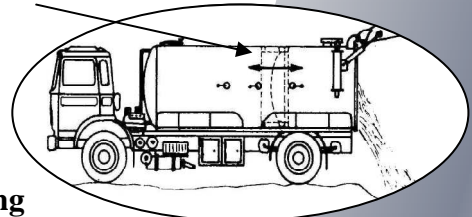

Work warning
panel with lightning
and pneumatic
up/down control