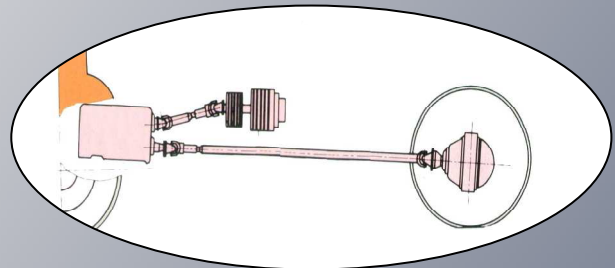

VTB 820 (1400 m³/h at 60% vacuum)

PUMP DRIVE

2 possible choices :

By transfer case

(pump drive with stationary vehicle only)

By power take off

(possible drive with vehicle running at maxi 20 km/h)

ASSEMBLY ON REQUEST

Moving partition
with locking bolts :
To change the water and
sludge capacities in the tank
For easy tank discharge in
association with hydraulic tipping

Hand reel
for 40m or 60m
of 1/2" hose
(or fixed bracket)