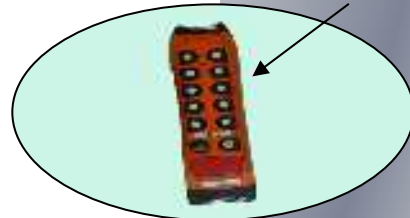

Radio-control