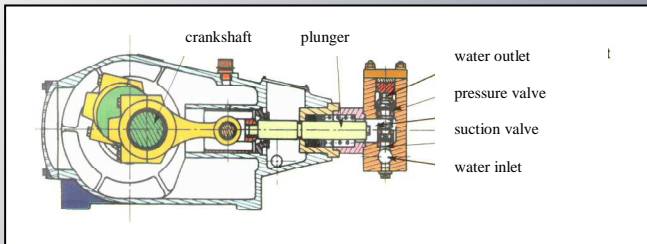

ALTERNATIVES FOR HIGH PRESSURE PUMP