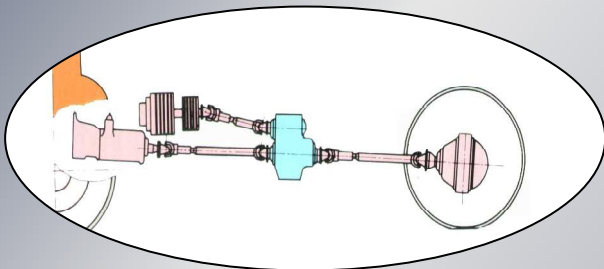

315 l/min at 150/170 bar or 260 l/min at 190/200 bar for 1" hose

ALTERNATIVES FOR VACUUM PUMP

WATER-COOLED VACUUM PUMP WITH ROTOR VANES :

HU 750 (700 m³/h at 60% vacuum)

HU 1000 (1130 m³/h at 60% vacuum)

ROTARY PISTONS BLOWER WITH FRESH AIR INJECTIONS

VTB 820 (1400 m³/h at 60% vacuum)

PUMP DRIVE

2 possible choices :

By transfer case

(pump drive with stationary vehicle only)

By power take off

(possible drive with vehicle running at maxi 20 km/h)

ASSEMBLY ON REQUEST

Moving partition
with locking bolts :
To change the water and
sludge capacities in the tank
For easy tank discharge in
association with hydraulic tipping

Hand reel
for 40m or 60m
of 1/2" hose
(or fixed bracket)