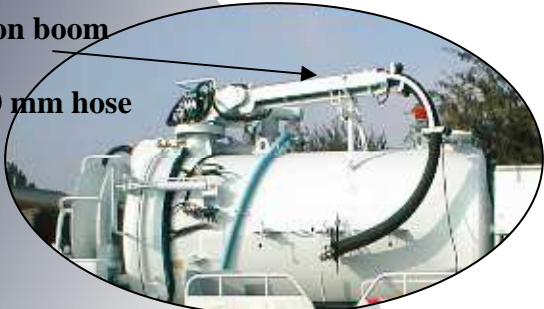

VTB 820 (1400 m³/h at 60% vacuum)

PUMP DRIVE

2 possible choices :

By transfer case

(pump drive with stationary vehicle only)

By power take off

(possible drive with vehicle running at maxi 20 km/h)

ASSEMBLY ON REQUEST

The ECO BASIC equipment can be assembled without chassis-cab in our workshops. It can be delivered in kit form and shipped in container. On request, delivery with or without paint.

OPTIONAL FITTINGS

Suction boom
for
Ø 100 mm hose

Moving partition
with locking bolts :
To change the water and
sludge capacities in the tank
For easy tank discharge in
association with hydraulic tipping

Hand reel
for 40m or 60m
of 1/2" hose
(or fixed bracket)